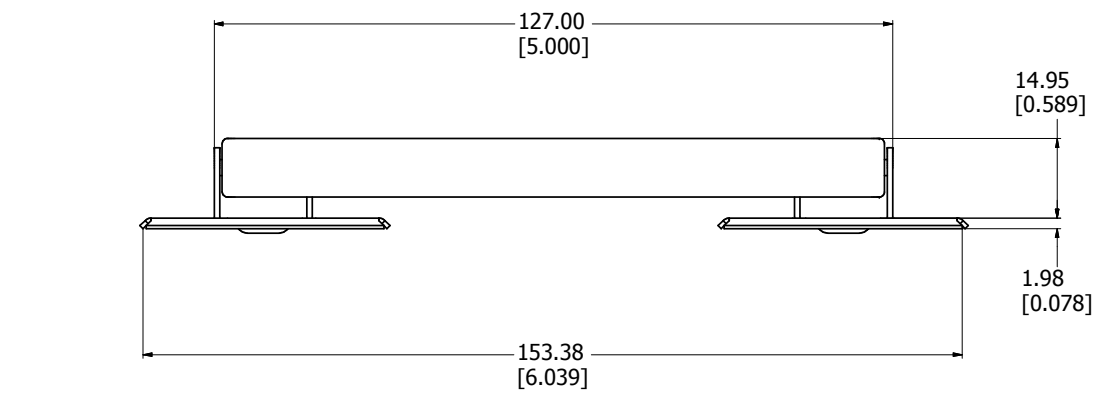

EXPLODED ASSEMBLY VIEW

<b>1427F</b>
Handle Material - Polystyrene
Finish - Black w/ Nickel Plated Mounting Brackets
<b>Hardware</b>
4 Screws - Self-Tapping Countersink #4 x 1"
**note handle sold singly